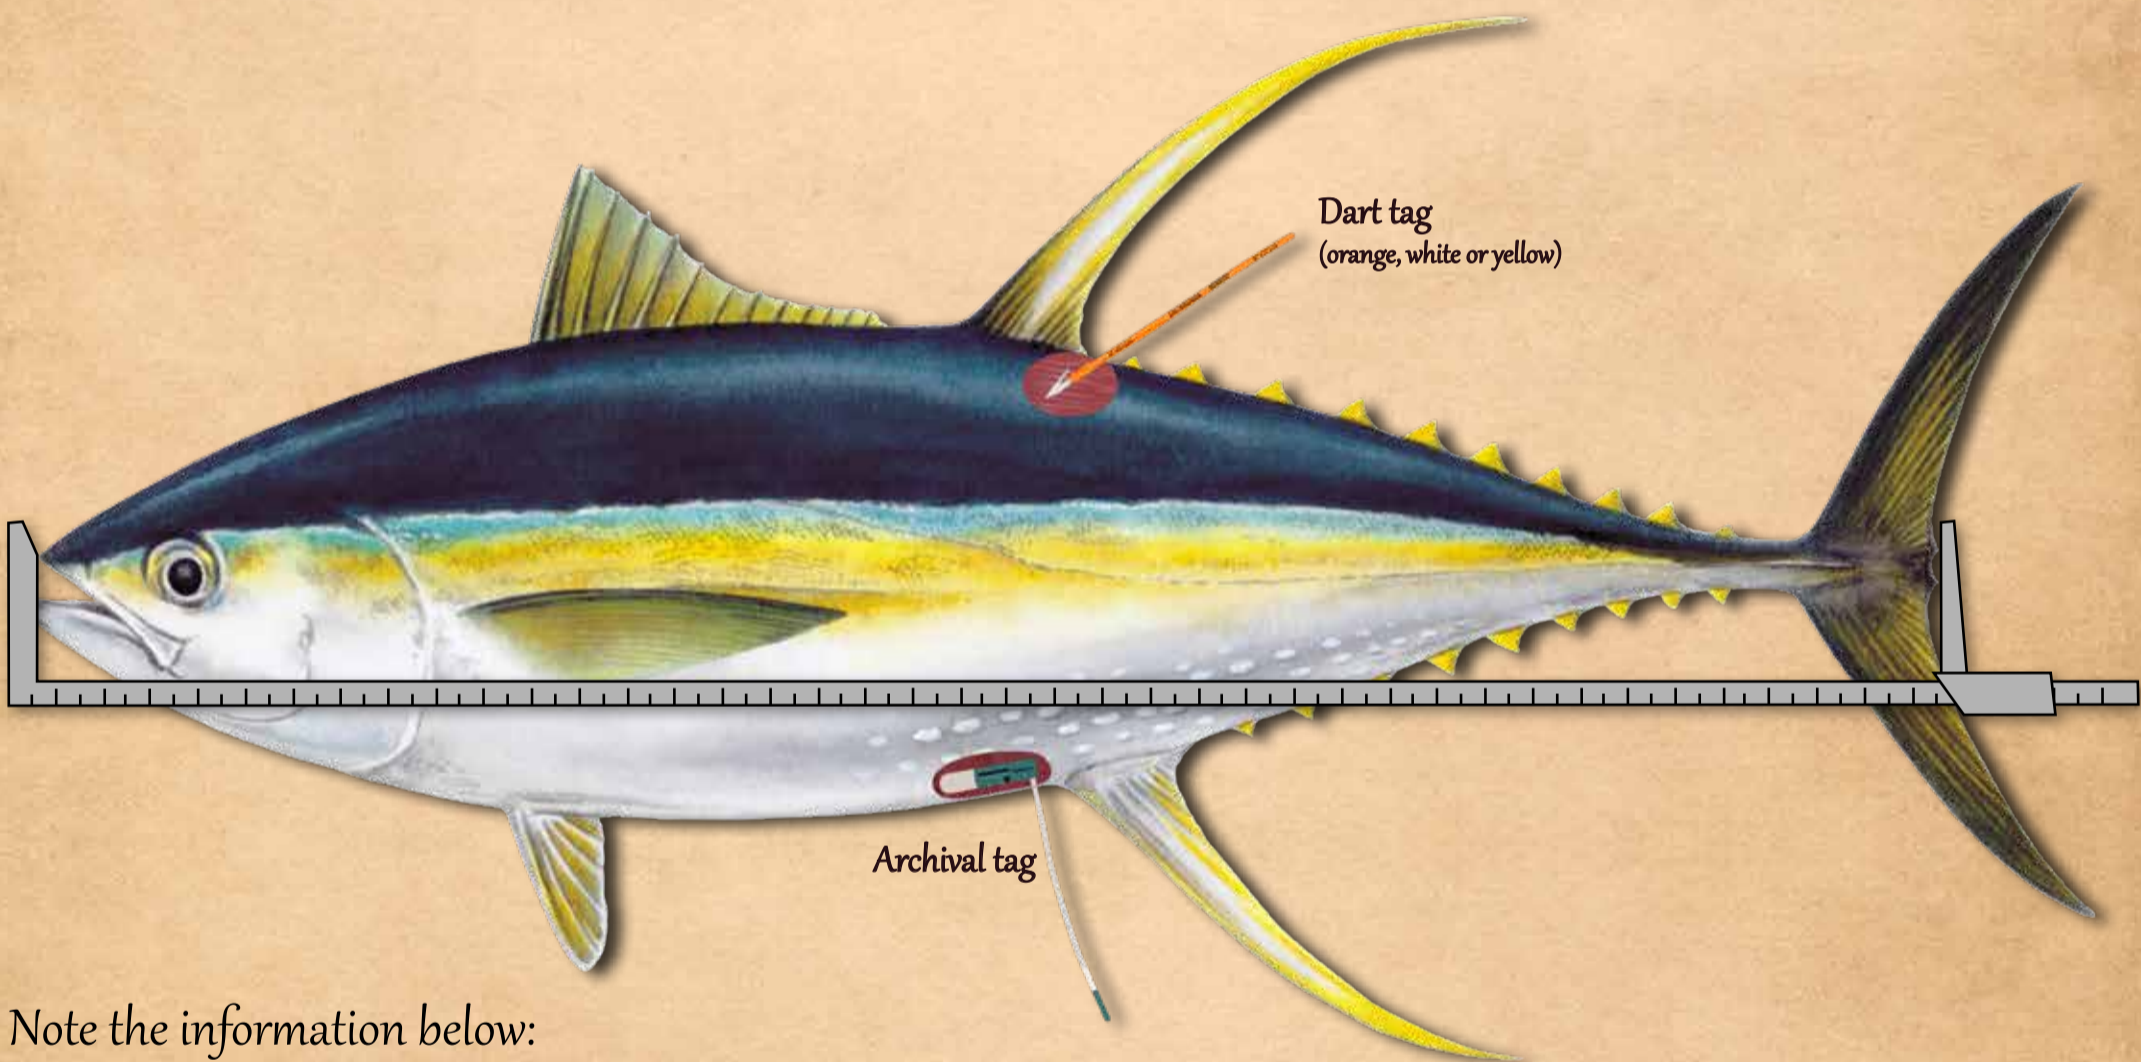

Our Tuna is
our Future !

WANTED

Better Science
is better
Management !

NEW CASH REWARD

★ ★ **Found a fish with a tag ?** ★ ★
Now, if it's orange or white, we'd like the whole fish!

→ Leave the tags in the fish

→ Contact immediately SPC

→ Do not gill and gut the fish,
we buy the whole fish

tagging@spc.int

carolines@spc.int

Note the information below:

- Take a picture of the fish with the tag
- Measure the fish accurately (fork length as above)
- Date found

- Tag number
- Species
- Date and position of catch

- If found in a well: note the well number
- Catcher vessel name + gear type
- finder name + contact details

NEW REWARDS

ORANGE TAG + archival tag
+ whole fish