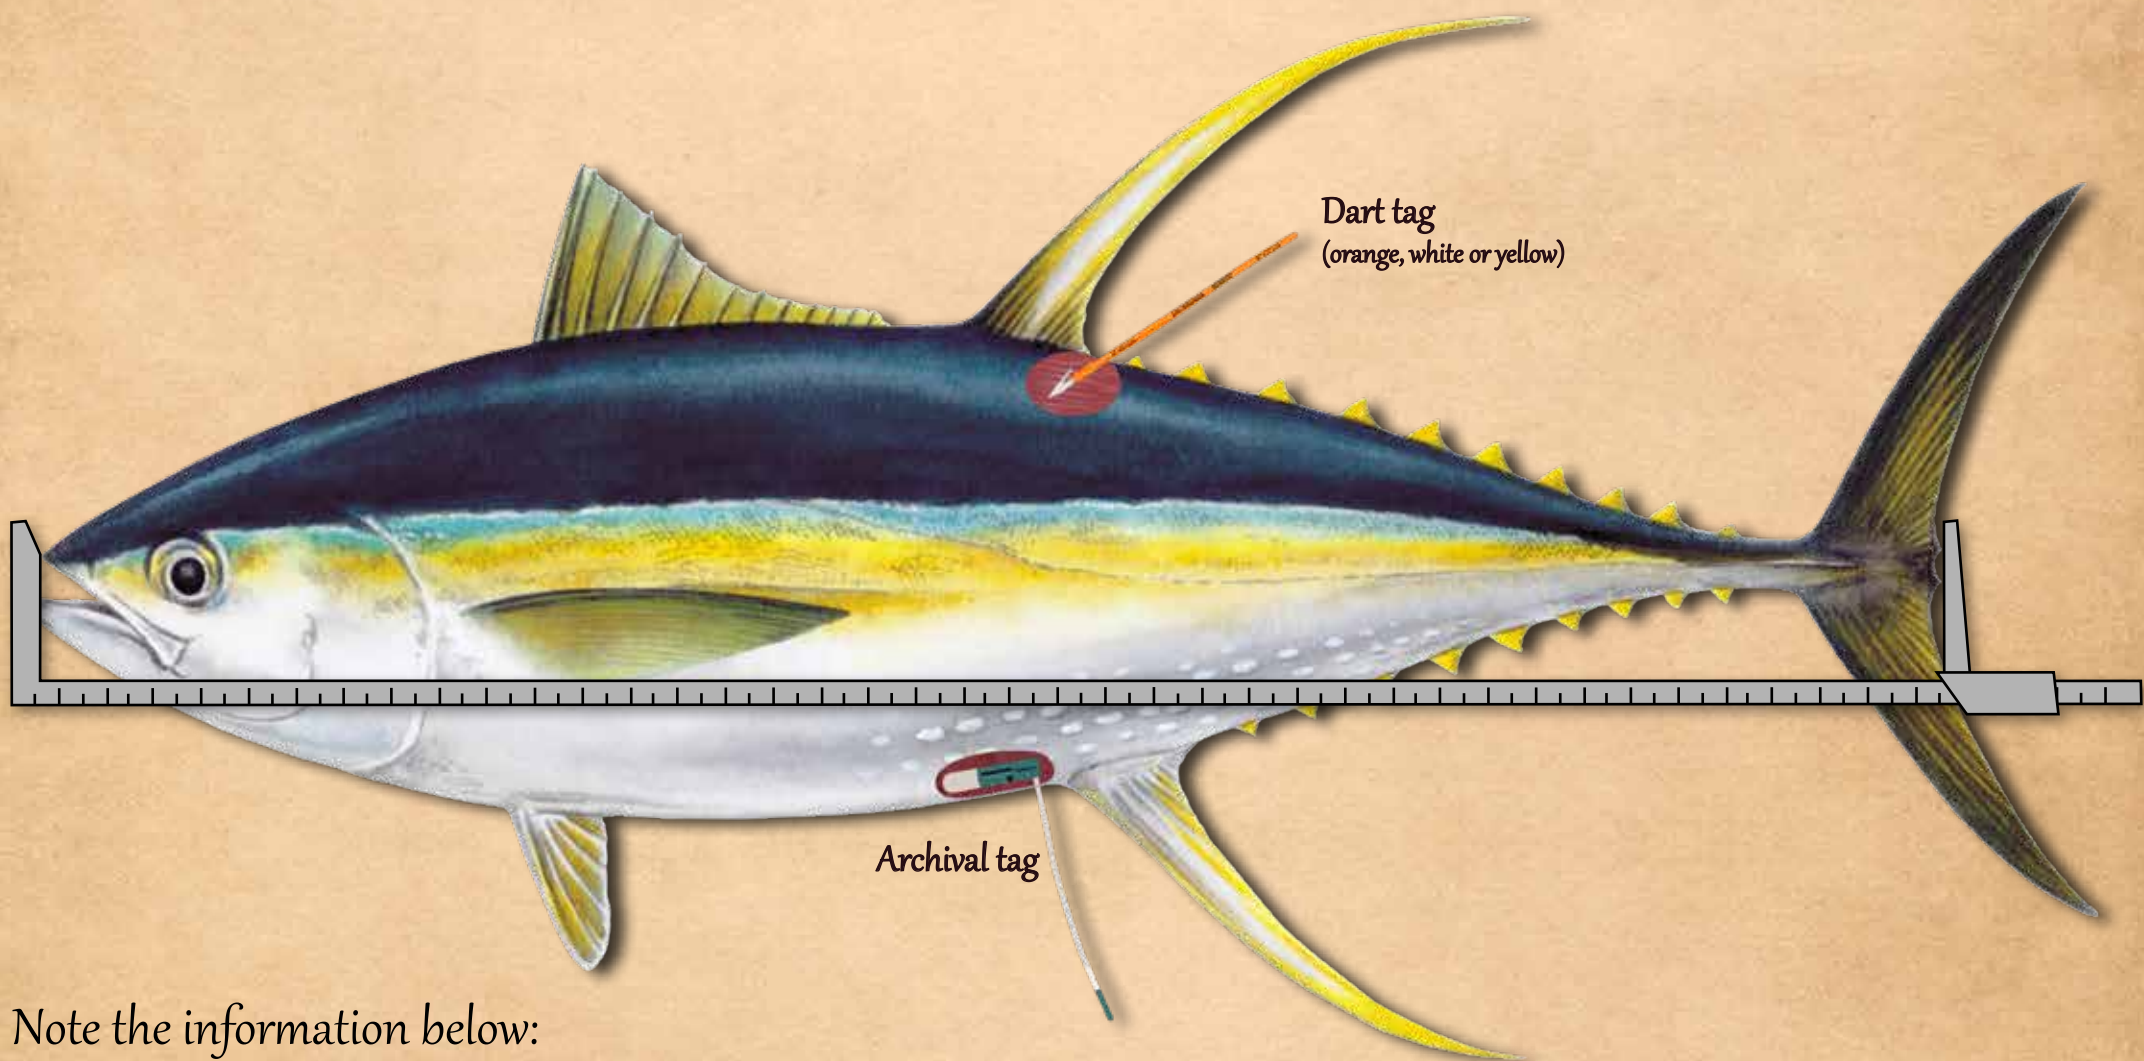

Our Tuna is
our Future !

WANTED

Better Science
is better
Management !

NEW CASH REWARD

Onboard
PURSE SEINERS

★ ★ Found a fish with a tag ? ★ ★
Now, if it's orange or white, we'd like the whole fish!

→ Leave the tags in the fish

→ If found in the well, do not let
the fish defrost!

→ Contact immediately SPC

tagging@spc.int

carolines@spc.int

Note the information below:

- Take a picture of the fish with the tag
- Measure the fish accurately (fork length as above)
- Date found

- Tag number
- Species
- Date and position of catch

- If found in a well: note the well number
- Catcher vessel name + gear type
- finder name + contact details

NEW REWARDS

**ORANGE
TAG** + electronic tag
+ whole fish